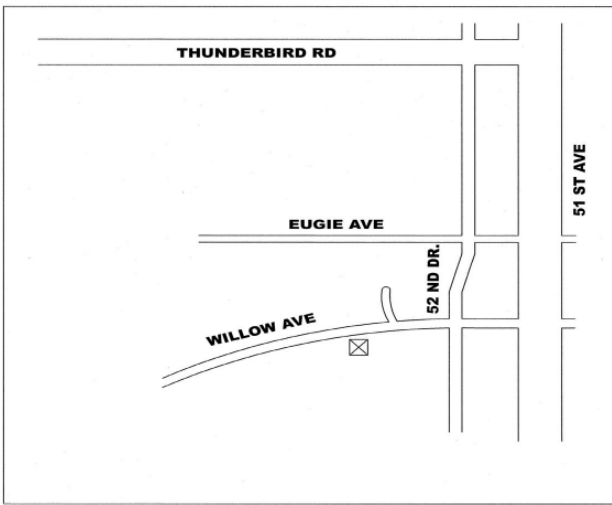

West Valley

Saturday 10 AM to 4 PM
 Sunday 10 AM to 3 PM

Bill Davis # 9
 527 W. Willow Ave - Glendale
 Open Saturday 623-815-7445
 623-512-9551

Main Location: Wild Eagle RR #1
 4002 N. 22nd Ave -Phoenix
 Open Sat & Sun. 602-799-1356

Tony & Helen Rabbit #13
 6519 W. Lupine Ave - Glendale
 Open Saturday. 623-824-1613

Darryl & Joyce Hrin # 14
 15266 N. 162nd Lane, Surprise
 Open Saturday. 623-556-5449

The Grand Central RR #11
 19944 N. Canyon, Surprise
 Open Saturday. 623-570-9271

Steve & Cheryl # 12
 15208 W. Georgia DR
 Open Saturday
 623-337-0552

Bob & Eleanor Batt #10
 10745 Meade Dr. - Sun City
 Open Saturday. 623-8150255