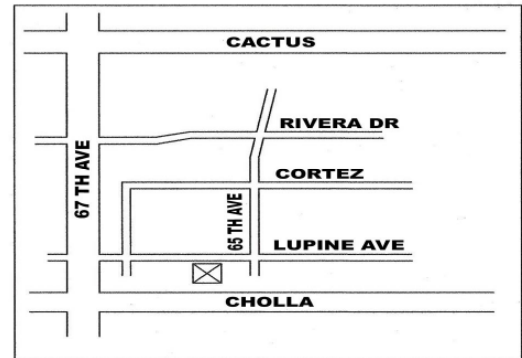

West Valley

Saturday 10 AM to 4 PM
 Sunday 10 AM to 3 PM

Bill Davis # 9
 527 W. Willow Ave - Glendale
 Open Saturday 623-815-7445
 623-512-9551

Main Location: Wild Eagle RR #1
 4002 N. 22nd Ave -Phoenix
 Open Sat & Sun. 602-799-1356

Tony & Helen Rabbit #13
 6519 W. Lupine Ave - Glendale
 Open Saturday. 623-824-1613

Darryl & Joyce Hrin # 14
 15266 N. 162nd Lane, Surprise
 Open Saturday. 623-556-5449

The Grand Central RR #11
 19944 N. Canyon, Surprise
 Open Saturday. 623-570-9271

Steve & Cheryl # 12
 15208 W. Georgia DR
 Open Saturday
 623-337-0552

Bob & Eleanor Batt #10
 10745 Meade Dr. - Sun City
 Open Saturday. 623-8150255