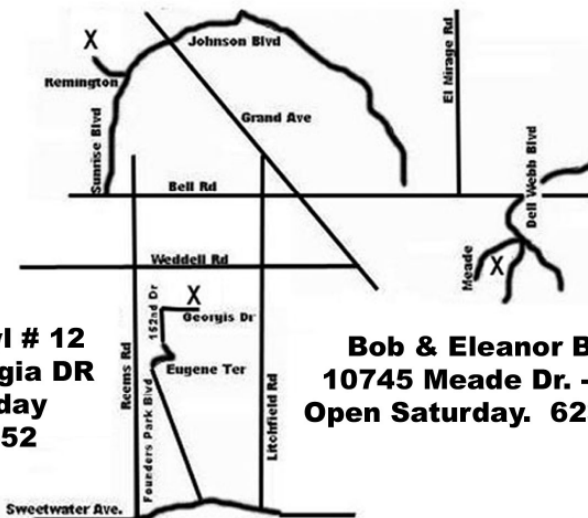

West Valley

Saturday 10 AM to 4 PM
 Sunday 10 AM to 3 PM

Bill Davis # 9
 527 W. Willow Ave - Glendale
 Open Saturday 623-815-7445
 623-512-9551

Main Location: Wild Eagle RR #1
 4002 N. 22nd Ave -Phoenix
 Open Sat & Sun. 602-799-1356

Tony & Helen Rabbit #13
 6519 W. Lupine Ave - Glendale
 Open Saturday. 623-824-1613

Darryl & Joyce Hrin # 14
 15266 N. 162nd Lane, Surprise
 Open Saturday. 623-556-5449

The Grand Central RR #11
 19944 N. Canyon, Surprise
 Open Saturday. 623-570-9271

Steve & Cheryl # 12
 15208 W. Georgia DR
 Open Saturday
 623-337-0552

Bob & Eleanor Batt #10
 10745 Meade Dr. - Sun City
 Open Saturday. 623-8150255