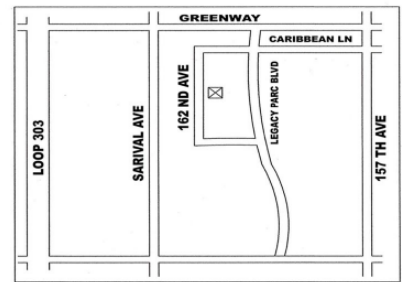

West Valley

Saturday 10 AM to 4 PM
 Sunday 10 AM to 3 PM

Bill Davis # 9
 527 W. Willow Ave - Glendale
 Open Saturday 623-815-7445
 623-512-9551

Main Location: Wild Eagle RR #1
 4002 N. 22nd Ave -Phoenix
 Open Sat & Sun. 602-799-1356

Tony & Helen Rabbit #13
 6519 W. Lupine Ave - Glendale
 Open Saturday. 623-824-1613

Darryl & Joyce Hrin # 14
 15266 N. 162nd Lane, Surprise
 Open Saturday. 623-556-5449

The Grand Central RR #11
 19944 N. Canyon, Surprise
 Open Saturday. 623-570-9271