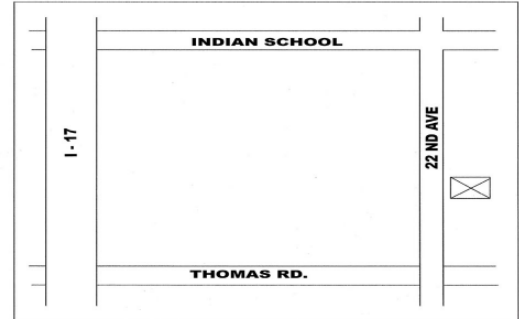

West Valley

Saturday 10 AM to 4 PM
 Sunday 10 AM to 3 PM

Bill Davis # 9
 527 W. Willow Ave - Glendale
 Open Saturday 623-815-7445
 623-512-9551

Main Location: Wild Eagle RR #1
 4002 N. 22nd Ave -Phoenix
 Open Sat & Sun. 602-799-1356