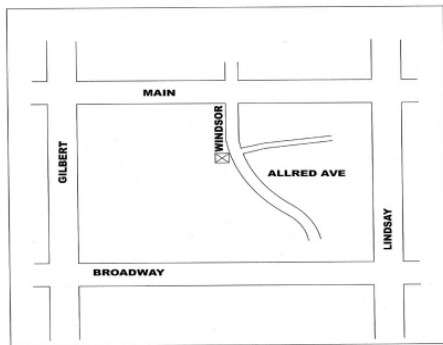

Mesa - Gold Canyon

Saturday 10 AM to 4 PM

Sunday 10 AM to 3 PM

Main Location: Wild Eagle RR #1

4002 N. 22nd Ave -Phoenix

Open Sat & Sun. 602-799-1356

Dennis & Danna Busby # 21
7097 E. Cuernavaco Way
Gold Canyon
Open Sat. & Sun. - 480-288-4680

David Brooks # 23
1960 E. Jacinto Ave., Mesa
Open Sunday - 480-899-0876

Bob "BJ" Johnson # 22
150 S. Windsor, Space A5
Mesa
Open Saturday - 480-964-6791

Roger Crooks # 25
1708 W. Dixon Cir. Mesa
Open Sunday - 480-964-6058

Dennis & Elizabeth Serrine #24

1929 N. 24th St., Mesa
Open Sat. & Sun.
480-620-9459

A & T Express # 26
1861 E. Fountain, Mesa
Open Sat & Sun. - 480-827-8604