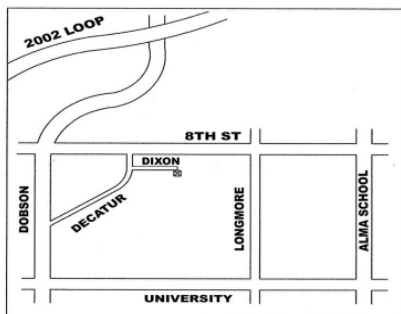

**Mesa - Gold Canyon**

Saturday 10 AM to 4 PM

Sunday 10 AM to 3 PM

**Main Location: Wild Eagle RR #1**

**4002 N. 22nd Ave -Phoenix**

**Open Sat & Sun. 602-799-1356**

**Dennis & Danna Busby # 21**  
**7097 E. Cuernavaco Way**  
**Gold Canyon**  
**Open Sat. & Sun. - 480-288-4680**

**Dennis & Elizabeth Serrine #24**

**1929 N. 24th St., Mesa**  
**Open Sat. & Sun.**  
**480-620-9459**

**A & T Express # 26**  
**1861 E. Fountain, Mesa**  
**Open Sat & Sun. - 480-827-8604**