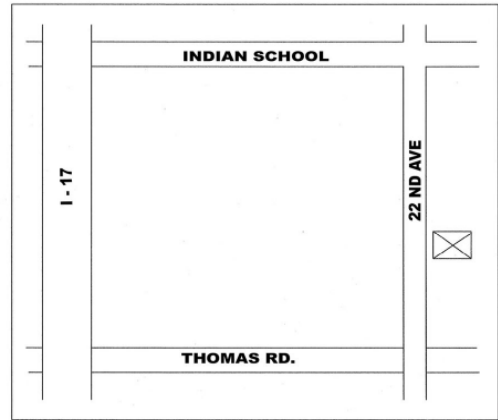

**Mesa - Gold Canyon**

Saturday 10 AM to 4 PM

Sunday 10 AM to 3 PM

**Main Location: Wild Eagle RR #1**

**4002 N. 22nd Ave -Phoenix**

**Open Sat & Sun. 602-799-1356**

**Dennis & Danna Busby # 21**  
**7097 E. Cuernavaco Way**  
**Gold Canyon**  
**Open Sat. & Sun. - 480-288-4680**