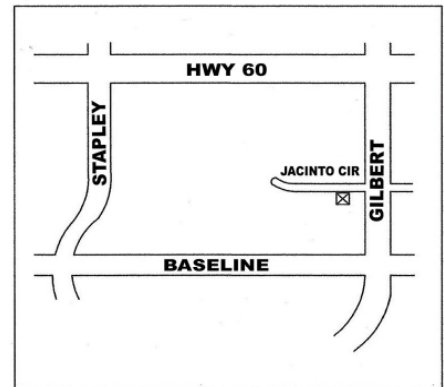

Mesa - Gold Canyon

Saturday 10 AM to 4 PM

Sunday 10 AM to 3 PM

Main Location: Wild Eagle RR #1

4002 N. 22nd Ave -Phoenix

Open Sat & Sun. 602-799-1356

Dennis & Danna Busby # 21
7097 E. Cuernavaco Way
Gold Canyon
Open Sat. & Sun. - 480-288-4680

David Brooks # 23
1960 E. Jacinto Ave., Mesa
Open Sunday - 480-899-0876

Bob "BJ" Johnson # 22
150 S. Windsor, Space A5
Mesa
Open Saturday - 480-964-6791

Roger Crooks # 25
1708 W. Dixon Cir. Mesa
Open Sunday - 480-964-6058

Dennis & Elizabeth Serrine #24

1929 N. 24th St., Mesa
Open Sat. & Sun.
480-620-9459

A & T Express # 26
1861 E. Fountain, Mesa
Open Sat & Sun. - 480-827-8604